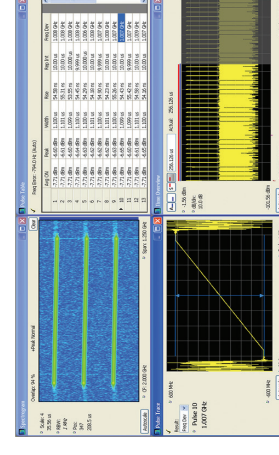

MDO4000B Series

RSA6000A Series

Real-Time Oscilloscopes

Contact Information:

ASEAN / Australia (65) 6356 3600

Austria 00800 2255 4635

Belgium 00800 2255 4635

Brazil +55 (11) 3759 7627

Canada 1 800 859 8600

Central East Europe / Baltics +41 52 675 3777

Central Europe / Greece +41 52 675 3777

Denmark +45 90 08 1401

Finland +41 52 675 3777

France 00800 2255 4635

Germany 00800 2255 4635

Hong Kong 400 820 5635

India 000 800 600 1635

Italy 00800 2255 4635

Japan 81 (3) 6714 3010

Luxembourg +41 52 675 3777

The Netherlands 00800 2255 4635

Norway 800 110086

People's Republic of China 400 850 5655

Poland +41 52 675 3777

Portugal 80 08 12370

Republic of Korea 001 800 8255 2635

Russia / CIS +7 (495) 6647564

South Africa +41 52 675 3777

Spain 00800 2255 4635

Sweden 00800 2255 4635

Switzerland 00800 2255 4635

Taiwan 860 (2) 2656 6989

United Kingdom / Ireland 00800 2255 4635

USA 1 800 533 8200

For more information, visit www.tek.com

802.11 Wi-Fi Physical Layer and Transmitter Measurements

POSTER